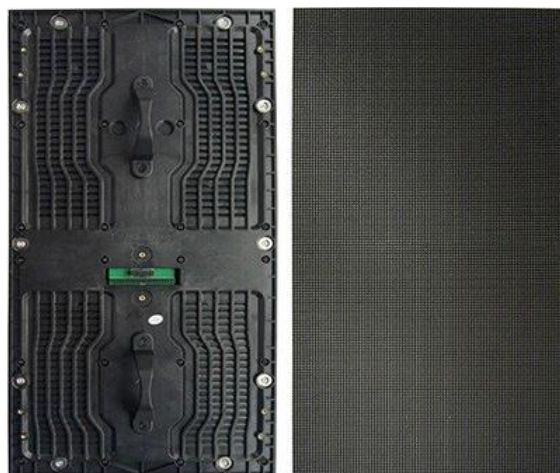

Video led DCUBE III 4.81 out

Pixel pitch (mm)	4.81
LED Type	SMD 3 IN 1 - SMD2727
PixelPixel m2	43264
Dimension (mm)	500 (W) x 500 (H) x 75(D)
Panel Res WxH (pixels)	104 x 104
Manufacturing Material	Alluminium
Panel Weight (Kg)	8,5
Refresh Rate (Hz)	>1920
Input power frequency	50 o 60 Hz
Input Voltage	110 ~ 240 Volt
Viewing Angle VxH(Deg)	140(+70/-70) / 140 (+70/-70)
Driver	MBI5124
Brightness (cd/ m2)	5000
Power Cons. (W/m2)	Max 720
Power Cons. (W/m2)	AWG 300
Operating temperature	-20 to +50 (C°)
IP Protection	IP 65
Lifetime (50% Brightness)	100000 h
Blind spot rate	<1/10000
Certifications	CE - EMC – RoHS

**FOR
RENT**

easy

curved

Moduli led 25x50 cm

Distribuito per l'Italia da Mods Art Srl
Via Incoronata 155 66054 Vasto (CH)
Il prodotto potrebbe subire modifiche senza preavviso

Turns Excellence Into Classic

Inner 18 degree; outer 18 degree;
(except Outdoor 3.91)

Convex

Concave