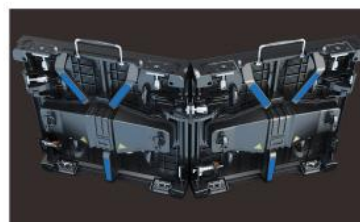

Innovative technology, comprehensive upgrade—Devoted to produce the best used stage rental screen

Modularization Design

You can disassemble cabinet, modules and power supplies with your hands quickly

Curve Instalation Available

Inner 18 degree; outer 18 degree;
(except Outdoor 3.91)

Convex

Concave